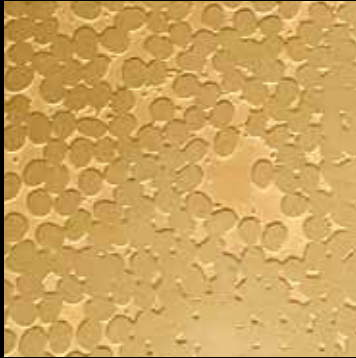

Arabica Bronze

Arabica Antica

Arabica Two Tones positive

Arabica Two Tones negative

Specifications:

Naval bronze sheet.

Standard sizes: 24" x 96" or 36" x 96"

Gauge: 0.050"