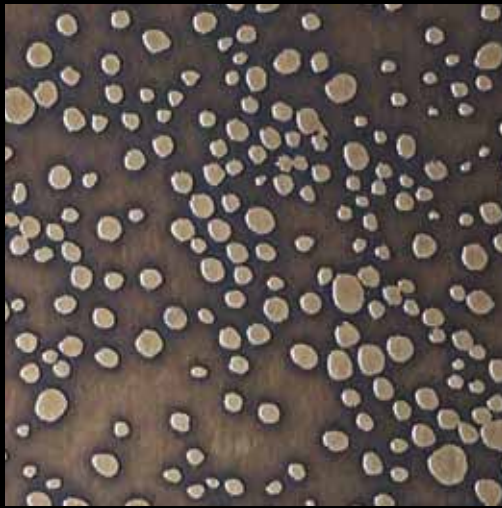

*"In every outthrust headland, in every curving beach,
in every grain of sand there is the story of the earth."*
Rachel Carson

Sand: Inspired from long walks on the beach, this exquisitely crafted and textured surface becomes the skin of entry doors, elevator doors, murals, cabinet doors, and other residential or commercial projects, when coupled with your imagination and creativity.

Sand Medium Antica