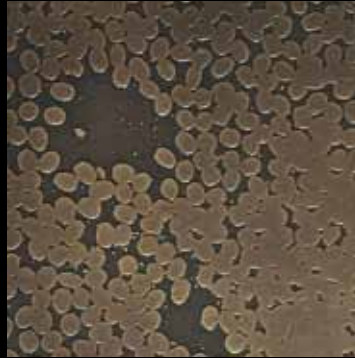

Arabica Bronze

Arabica Antica

Arabica Two Tones positive

Arabica Two Tones negative

Specifications:

Naval bronze sheet.

Standard sizes: 24" x 96" or 36" x 96"

Gauge: 0.050"