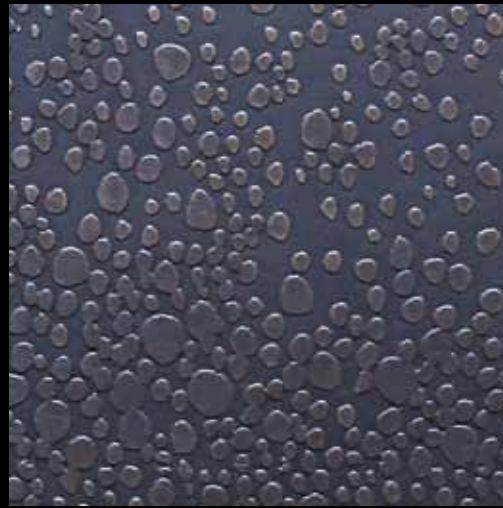

Sand Dark Antica

Specifications:

Naval bronze sheet.

Standard sizes: 96" x 36" or 24" x 96"

Gauge: 0.050"

Material protected with clear metal lacquer against fingerprints and oxidation.

Recommended for interior use only. Extra protection for exterior use available upon request.

Delivered with protective plastic sheet against scratches.

Custom sizes and forms available upon request.

Christian Heckscher / Lift Design Inc.

Mailing address: 2239 Del Mar Scenic Pkwy, Del Mar, CA 92014 - USA

Email: liftdesignhda@earthlink.net

Website: www.liftdesignetching.com

www.heckschercollection.com

Mobile: 508-454-5438

Office: 858-523-1316

liftdesign

All material is Lift Design Inc. Copyright 2021

SAND ETCHED METAL SURFACE