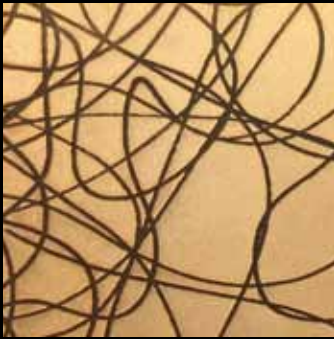

ETCHED METAL SURFACE

LACE

Lace Medium Antica

LIFT DESIGN INC.
www.liftdesignetching.com

*"I consider Lace to be one of the prettiest imitations ever made
of the fantasy of nature".*

Coco Chanel.

This etched metal surface with the graphic of asymmetrical lace intensity, can become the skin of entry doors, elevator doors, murals, cabinet doors, and other residential or commercial projects.