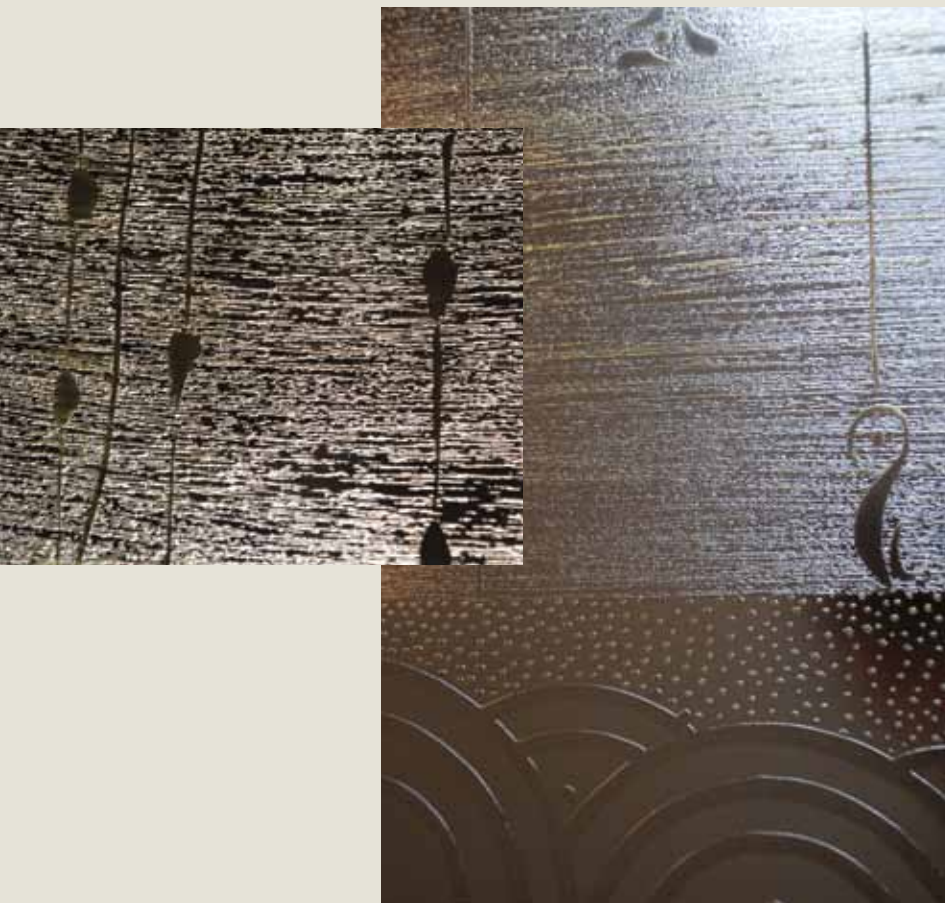

Custom designed and etched panels on
doors and murals.

Geneva, Switzerland

Total of 320 panels.

Finish: bright silver.

Protection: clear metal lacquer.

INTERCONTINENTAL HOTELS & RESORTS

LIFT DESIGN INC.

www.liftdesignetching.com
liftdesignhda@earthlink.net

liftdesign

art for **architectural details**

Lotte Hotel

Custom designed and etched panels on elevator doors.

Seoul, Republic of South Korea

Finish: bright nickel with gold accents
Protection: clear metal lacquer.