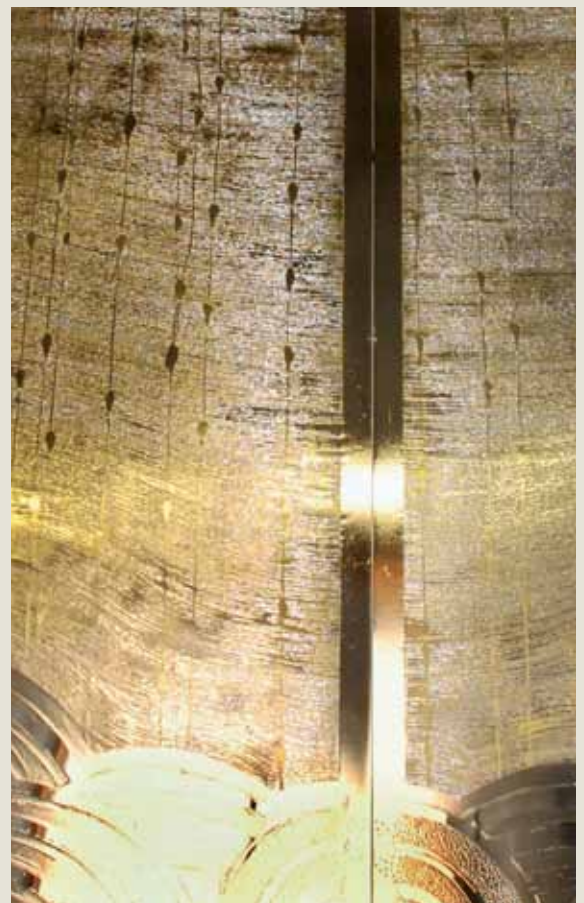

liftdesign

art for **architectural details**

Lotte Hotel

Custom designed and etched panels on elevator doors.

Seoul, Republic of South Korea

Finish: bright nickel with gold accents
Protection: clear metal lacquer.